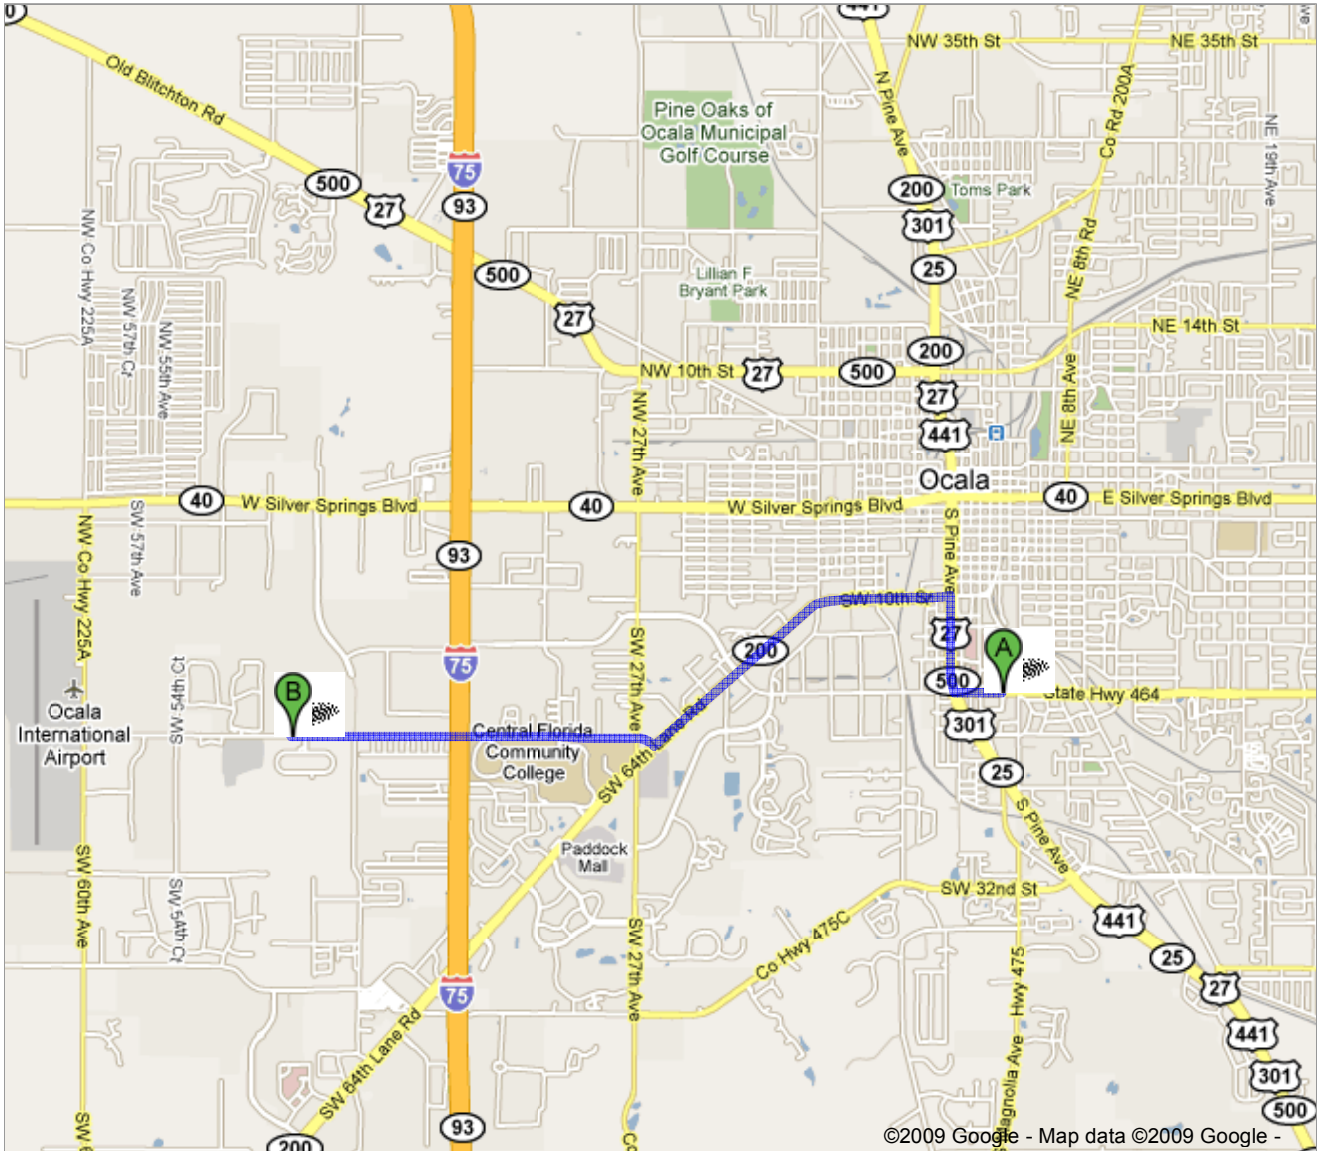

To see all the details that are visible on the screen, use the "Print" link next to the map.

Driving directions to 4741 SW 20th St, Ocala, FL 34474

5 SE 17th St
Ocala, FL 34471

-
1. Head **west** on **SE 17th St** toward **SW 18th St**  0.3 mi
 2. Turn **right** at **S Pine Ave**  0.5 mi
 3. Turn **left** at **SW 10th St**  0.7 mi
 4. Continue onto **SW 64th Lane Rd/SW College Rd**  1.2 mi
 5. Turn **right** at **SW 20th St**  2.0 mi
Destination will be on the right
-

4741 SW 20th St
Ocala, FL 34474

These directions are for planning purposes only. You may find that construction projects, traffic, weather, or other events may cause conditions to differ from the map results, and you should plan your route accordingly. You must obey all signs or notices regarding your route.

Map data ©2009 , Google

[Report a problem](#)

bad romance