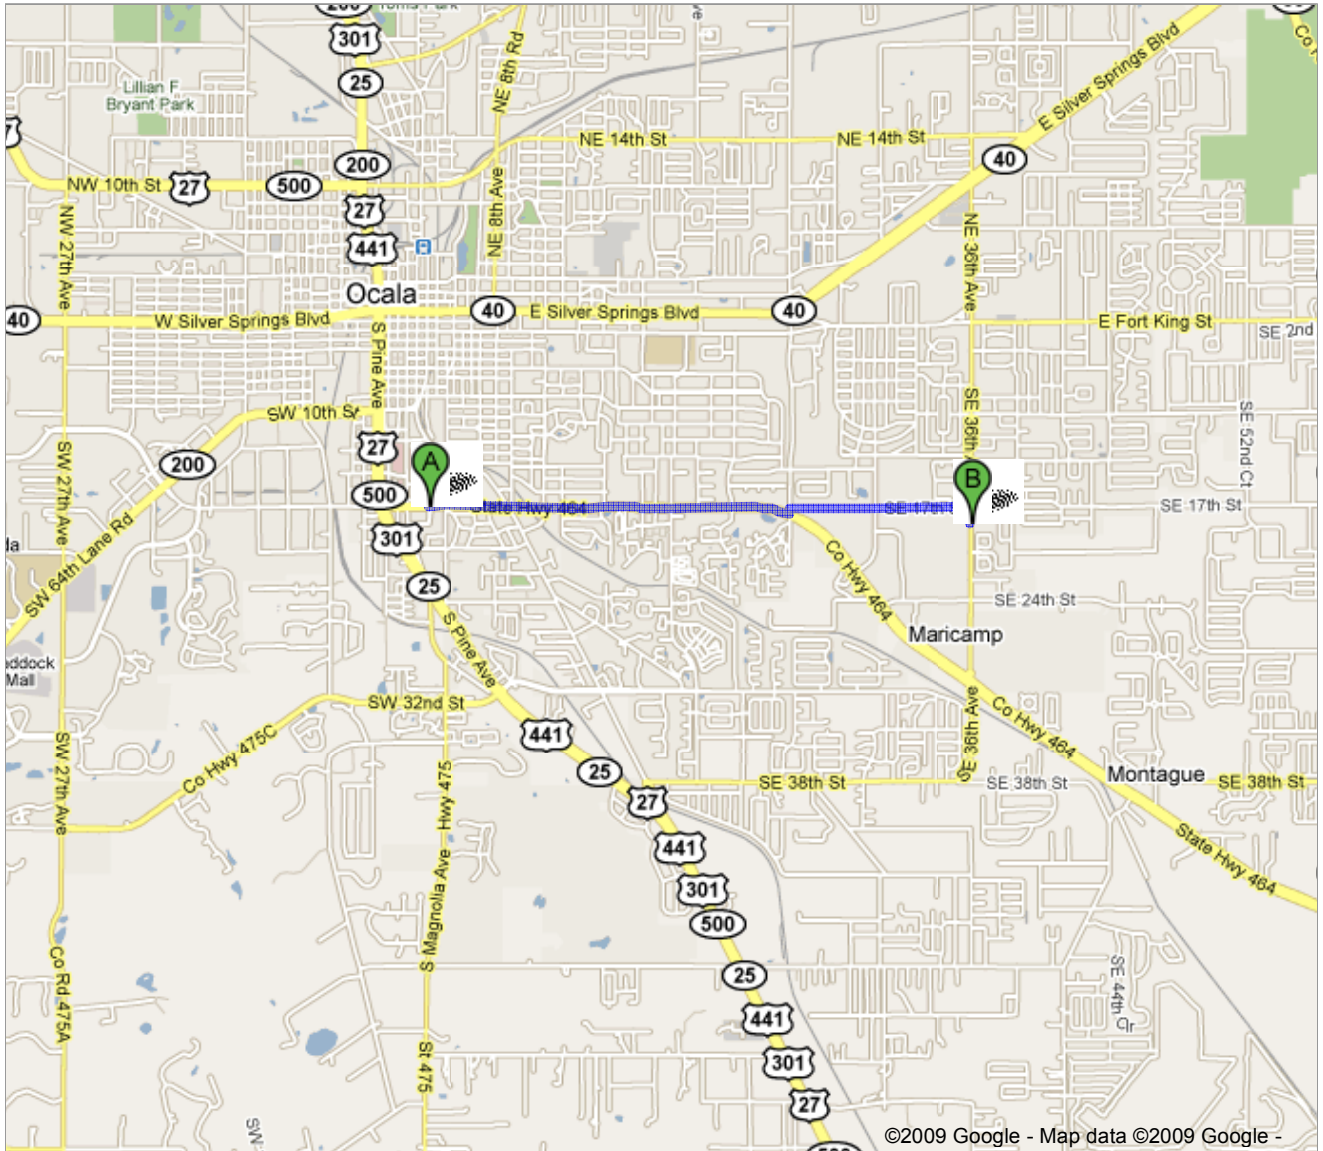

To see all the details that are visible on the screen, use the "Print" link next to the map.

**Driving directions to 1714 SE 36th Ave, Ocala, FL 34471**

3.1 mi – about 7 mins

5 SE 17th St  
Ocala, FL 34471

- 
1. Head **east** on **SE 17th St** toward **SW 18th St**  2.0 mi
  2. Turn **left** at **SE 25th Ave**  197 ft
  3. Take the 1st **right** onto **SE 17th St**  1.0 mi
  4. Take the 3rd **right** onto **SE 36th Ave**  469 ft  
Destination will be on the right
- 

1714 SE 36th Ave  
Ocala, FL 34471

These directions are for planning purposes only. You may find that construction projects, traffic, weather, or other events may cause conditions to differ from the map results, and you should plan your route accordingly. You must obey all signs or notices regarding your route.

Map data ©2009 , Google

---

[Report a problem](#)

bad romance