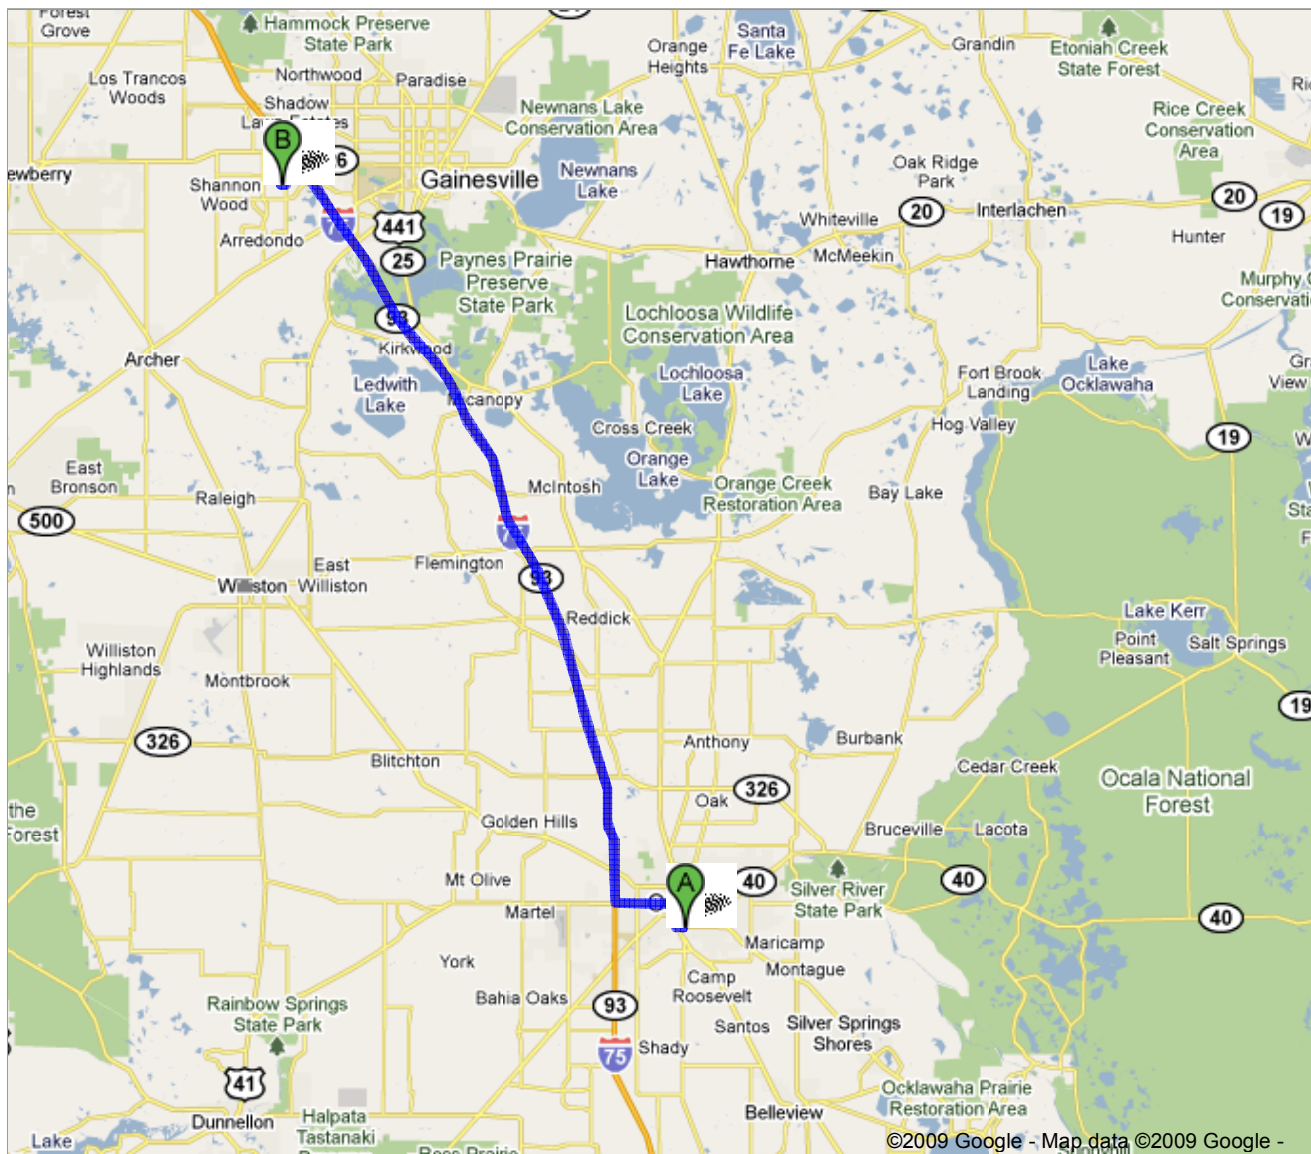

To see all the details that are visible on the screen, use the "Print" link next to the map.

Driving directions to 8009 SW 14th Ave, Gainesville, FL 32607

 5 SE 17th St
Ocala, FL 34471

-
- | | |
|---|---|
| 1. Head west on SE 17th St toward SW 18th St |  0.3 mi |
| 2. Turn right at S Pine Ave |  1.1 mi |
| 3. Turn left at W Silver Springs Blvd |  2.6 mi |
| 4. Slight right to merge onto I-75 N toward Lake City |  36.2 mi |
| 5. Take exit 387 for FL-26 W toward Newberry |  0.2 mi |
| 6. Turn left at FL-26 W/W Newberry Rd |  0.3 mi |
| 7. Turn left at NW 75th St |  1.4 mi |
| 8. Turn right at SW 14 Ave/SW 14th Ave
Destination will be on the left |  0.3 mi |

 8009 SW 14th Ave
Gainesville, FL 32607

These directions are for planning purposes only. You may find that construction projects, traffic, weather, or other events may cause conditions to differ from the map results, and you should plan your route accordingly. You must obey all signs or notices regarding your route.

Map data ©2009 , Google

[Report a problem](#)

bad romance