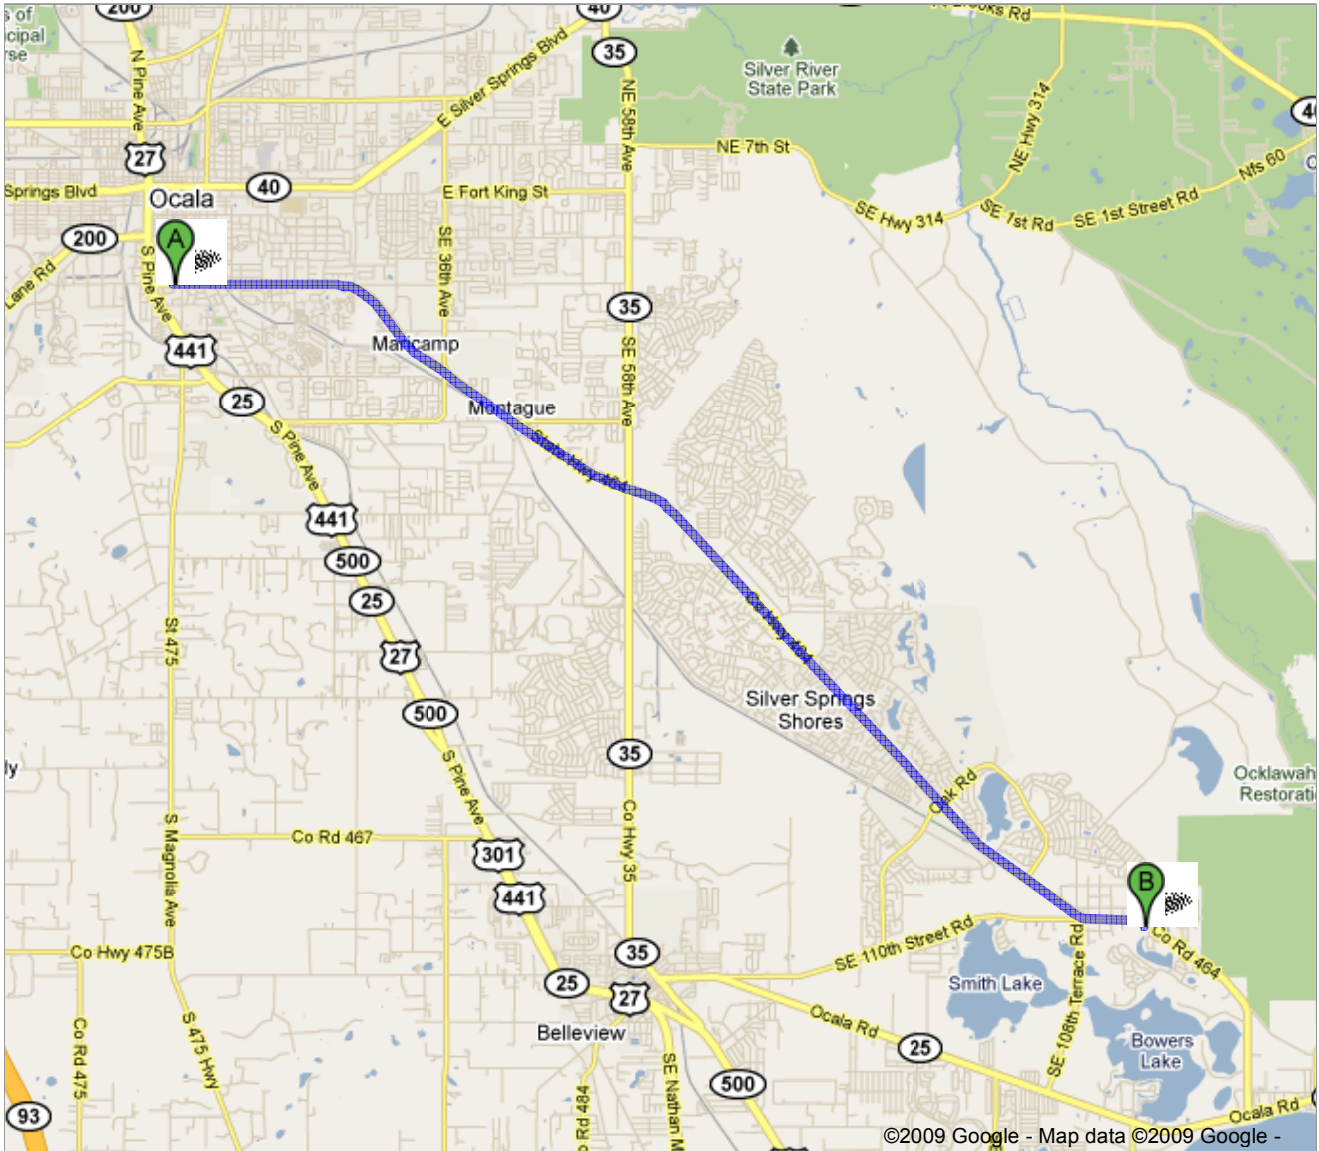

To see all the details that are visible on the screen, use the "Print" link next to the map.

## Driving directions to 10515 SE 115th Ave, Ocala, FL 34472

13.3 mi – about 21 mins

5 SE 17th St  
Ocala, FL 34471

- 
1. Head **east** on **SE 17th St** toward **SW 18th St**  1.9 mi
  2. Continue onto **SE Maricamp Rd**  11.4 mi
  3. Turn **right** at **SE 115th Ave**  256 ft  
Destination will be on the right
- 

10515 SE 115th Ave  
Ocala, FL 34472

These directions are for planning purposes only. You may find that construction projects, traffic, weather, or other events may cause conditions to differ from the map results, and you should plan your route accordingly. You must obey all signs or notices regarding your route.

Map data ©2009 , Google

---

[Report a problem](#)

bad romance